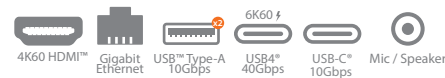

4K60 Pro USB4® Hub with MagSafe® Kit

Designed for MacBook Pro® 2021 / 2022 / 2023 and MacBook Air®(2022)

JCD395 8-in-1 Functions