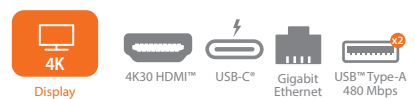

Mini Docking Station JCD620 for Nintendo Switch™

4-in-1 Functions