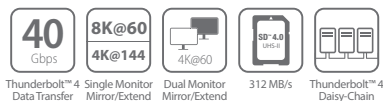

Thunderbolt™ 4 Docking Station

JTD562