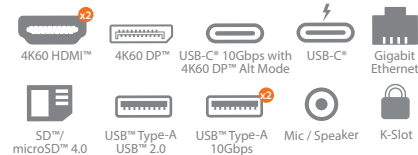

Docking Stations

USB4® Triple 4K Display Docking Station

JCD554 Featuring Intel® USB4® 40Gbps Controller