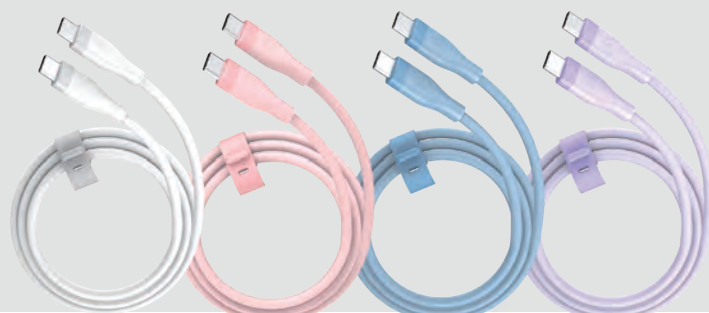

## Keyboard, Mice, Stylus

**USI Stylus Pen for Chromebook™**  
JITP100

**Compact Wireless Keyboard & Mouse for Chrome OS™**  
JIKBW602

## Mobile

**USB-C® 60W Cable JUCX17 | W/R/C/P**  
Liquid Silicone Fast Charging Cable (100 cm / 3.3 ft)

**USB-C® 60W Cable JUCX18L18 | W/R/C**  
Ultra Soft Double-Braided Fast Charging Cable (180 cm / 5.9 ft)