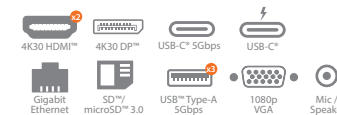

USB-C® Triple Display Docking Station

JCD543

Includes 100W PD Adapter

JCD543P