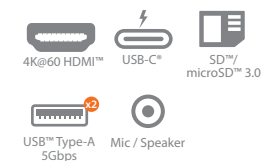

Multi-Angle Stand with

JT5224 Docking Station for iPad Pro®