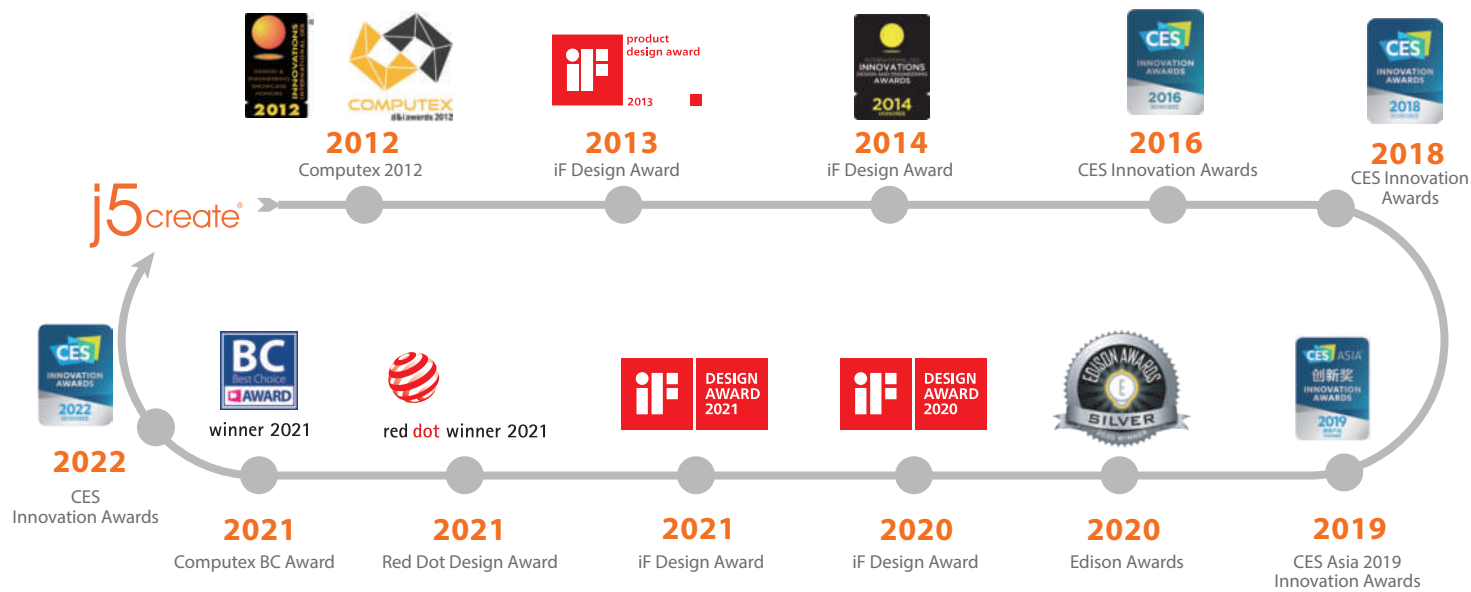

U.S. Based Customer Care
 Made in Taiwan
 Limited Product Warranty
 Top-Selling Brand

j5create is a team that has come together from a diverse set of backgrounds to make technology more meaningful and inclusive. We design, build, sell, and support innovative technology. We find creative ways to apply new technologies and provide computing solutions.

Worldwide safety certification

In-house R&D and product design team

At j5create, we create high-tech products that help improve the way we experience our everyday lives. We do this by always designing with the customers' needs in mind. We tackle issues that affect you daily and turn to technological innovation to find solutions. We're on a mission to make your life simpler, more efficient, and more productive.