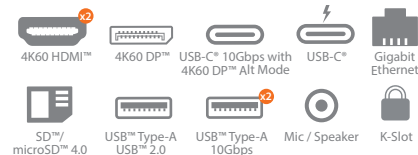

USB4® Triple 4K Display Docking Station

JCD554 Featuring Intel® USB4® 40Gbps Controller