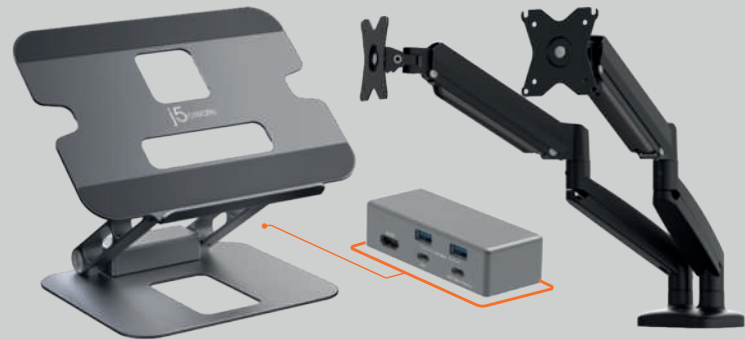

DOCKING STATIONS & MONITOR ARMS

P.16-17