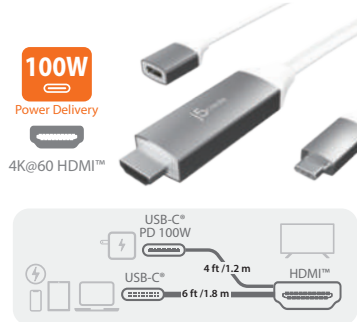

**USB-C® Display Adapters
& Cables JCC155G**

**USB-C® to 4K HDMI™
Adapter JCA153G**