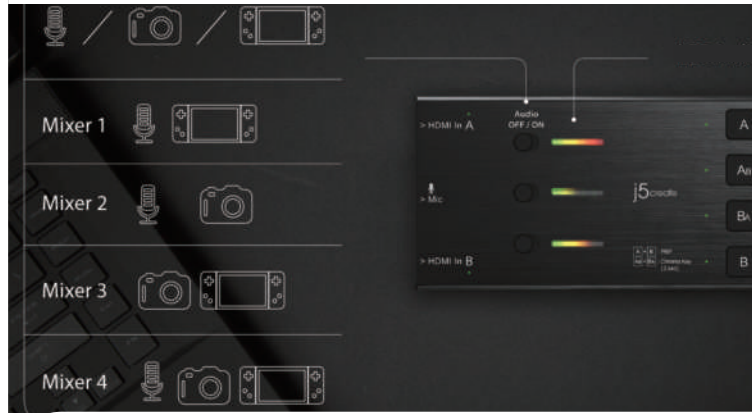

Video Capture

Video Capture Comparison

Webcams

Webcam Comparison

Model No.	JVA01	JVA06	JVA08	JVA11	JVA14	JVA34	JVA44
Features	A Unique USB-C® Hub With Video Capture Functionality	Capture 2 Channels Simultaneously	Easily Switch Between 3 Different Audio Modes	A Compact 4K Capture Device	4K Gaming/Live Capture Station	4K Gaming/Live Capture Station Video Pass-Through up to 4K@120Hz	4K Gaming/Live Capture Station Video Pass-Through up to 4K@144 HDR
Video Capture	1080p30 fps	1080p60 fps	1080p60 fps	4K30 fps 1440p60 fps 1080p120 fps	4K30 fps 1440p60 fps 1080p120 fps	4K60 fps 4K30 fps 1440p60 fps 1080p120 fps	4K60 fps 4K30 fps 1440p120 fps 1080p120 fps
HDMI® Input	1	2	4	1	1	1	1
Video Pass-Through		1080p60 Hz			4K60 Hz HDR 1440p144 Hz HDR 1080p240 Hz HDR	4K120 Hz 1440p144 Hz 1080p240 Hz	4K144Hz HDR 1440p144Hz HDR 1080p240Hz HDR
PD Pass-Through	60W	60W	N/A	N/A	60W	60W	N/A
HDMI® Display	USB-C® Display: 4K @ 30						

Model No.	Model: JVU250	Model: JVU300	Model: JVU302	Model: JVU430	Model: JVCU435	Model: JVU468	Model: JVCU360	Model: JVU368
Features	Conference/ Document Webcam With Auto/ Manual Focus	AI-Powered Webcam with Wireless Mic	AI-Powered Webcam with Auto-Focus	4K UHD Webcam	4K UHD Webcam with 5x Digital Zoom Remote Control	360° All Around Webcam with Speaker 4K UHD Supports AI function and IR controller	360° All Around Webcam	360° All Around Webcam with Speakerphone
Resolution	1080p30 Hz	1440p60 Hz	1440p60 Hz	4K30 Hz 1080p60 Hz	4K30 Hz	4K30Hz 1080p24 Hz	1080p30 Hz	1080p30 Hz
AI		Smart Tracking	Smart Tracking Auto Framing			Smart Tracking Auto framing Detects people automatically and chooses the appropriate mode		Smart Tracking Auto Framing
Display FOV	83.3°	87.6°	87.6°	94°	70°	1. Host Mode: 92.8°~47.3°(H), 57.5°~30°(V) 2. Dual Host Mode: 2- 46.4°~24.7°(H), 57.5°~30°(V) 3. Three Speakers Mode: 180°~115.6°(H), 57°~16.7°(V) 2- 90°~46.4°(H), 57.5°~14°(V) 4. Multi Speakers Mode: 2- 180°~115.58°(H), 57.5°~30°(V) 5. White Board Mode: 92.8°~47.3°(H), 57.5°~30°(V)	1. Full Screen Mode: 2- 180° (H), 53° (V) 2. Host Mode: 119.5°(H), 51.1°(V) 3. Dual Host Mode: 360° (H), 53° (V) 4. Three Speakers Mode: 360° (H), 120° (H), 53° (V) 5. Single View Mode: 98° (H), 58.5° (V) 6. Wide Angle View Mode: 120° (H), 88.6° (V)	1. Full Screen Mode: 2- 180° (H), 51.1°(V) 2. Host Mode: 119.5°(H), 51.1°(V) 3. Dual Host Mode: 46.5°(H), 47.7°(V) 4. Three Speakers Mode: 55.8°(H), 47.3°(V), 56.9°(H), 37.1°(V) 5. 360° All Around View Mode: * Zoom in/out 3.6X 360°(H) ~ 25.5°(H) adjustable, 49.2°(V) 6. Single View Mode: * Zoom in/out 2.75X 119.1°(H) ~ 61.4°(H) adjustable, 84.6°(V) ~ 37.4°(V) adjustable
Privacy Cover	●	●	●	●	●			●
Focus	Auto/Manual	Auto/Manual	Auto/Manual	Fixed	Fixed	Fixed	Fixed	Fixed