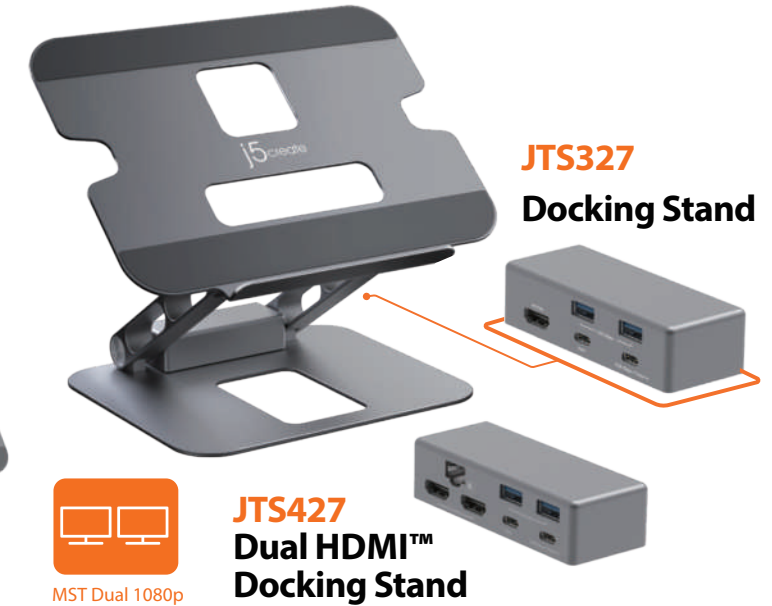

USB-C® Dock Dual 4K HDMI™

JCD3197

Features

- Supports dual 4K HDMI™ (4K@60Hz + 4K@30 Hz).
- Supports Power Delivery 3.1 180W power in. Offers up to PD 140W pass-through charging to host.
- Two USB™ 10Gbps and two USB™ 5Gbps ports for connecting peripherals.
- Reliable network connectivity via the Gigabit Ethernet.
- Supports SD™/microSD™ 3.0 card reader.
- Cable storage compartment
- Security lock

JCD543P

USB-C® Dual 4K Display Docking Station

JCD552

Includes 100W PD Adapter

JCD552P

PD 140W Power Dock

JCDP3140

Dual Ergonomic Monitor Mount for 35 inch

Multi-Angle Stand with

JTSA224 Docking Station for iPad Pro®

Wireless Display Ergonomic Ultra Monitor Arm

JTSAW51

Multi-Angle Laptop Stand

JTSA127 Stand Only

Laptop Stand with

JTSA223 USB™ 4-Port Hub

Mini Docks

4K60 & 10Gbps Gen 2

USB-C® 10Gbps JCD393 Mini Dock

9-in-1 Functions

- 4K60 HDMI™
- Gigabit Ethernet
- SD™/ microSD™ 4.0
- USB™ Type-A 10Gbps
- USB-C™ 5Gbps
- USB-C™ 10Gbps

USB-C® Triple-Monitor JCD397 10Gbps Mini Dock