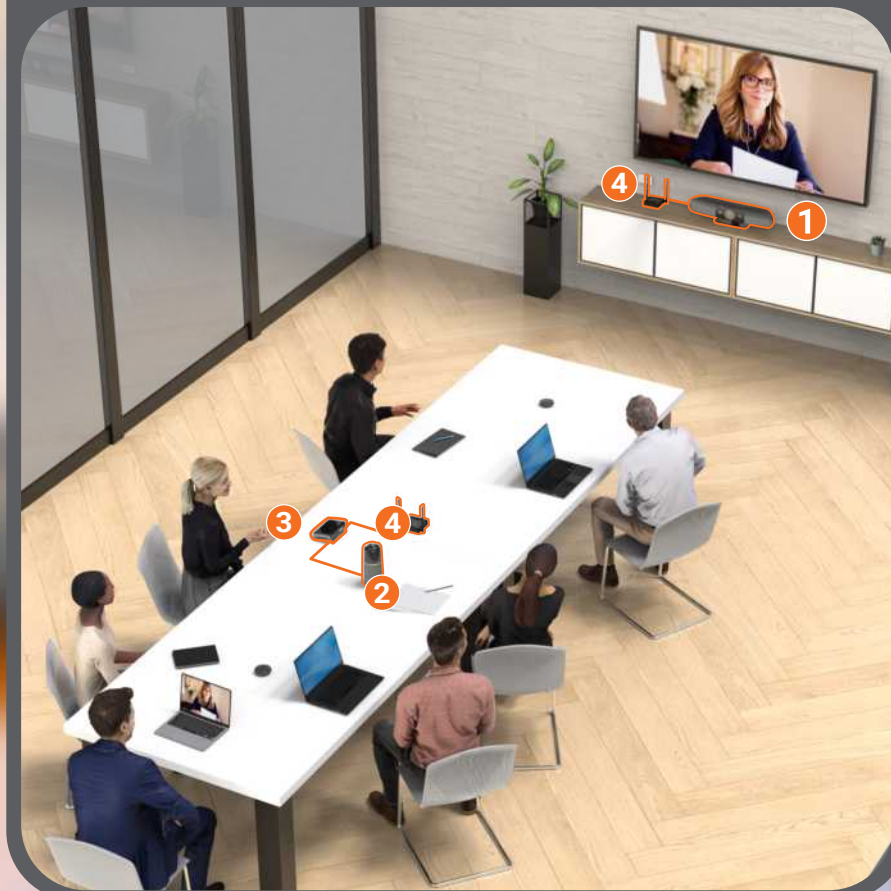

Seamless Collaboration In Any Space

Effortlessly Connect and Collaborate from Anywhere

BOARDROOM