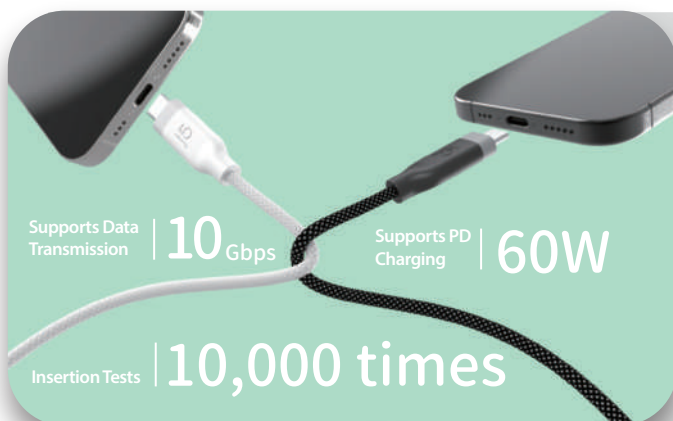

USB-C® Dynamic Power Meter Charging Cable

ULTRA-SOFT
Double
Braided