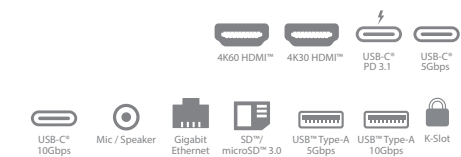

Type-C Dock Dual 4K HDMI™

JCD3196