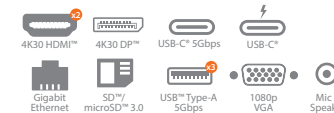

USB-C® Triple Display Docking Station

JCD543

Includes 100W PD Adapter

JCD543P