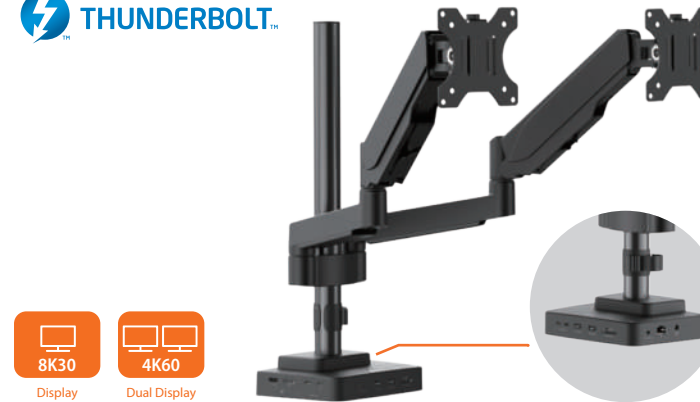

JCD543P

USB-C® Dual 4K Display Docking Station

JCD552

Includes 100W PD Adapter

JCD552P

PD 140W Power Dock

JCDP3140

Dual Ergonomic Monitor Mount for 35 inch

JTSA202 Dual Mount

Ergonomic Monitor Mount for 35 inch

JTSA201 Single Mount

Single Desk Mount Stand

JTSA103 Single Mount

Ergonomic Dual-Monitor Mount

JTSA102 Dual Mount

JTSA302 with Docking Station

Ergonomic Monitor Mount

JTSA101 Single Mount

JTSA301 with Docking Station

Ergonomic Dual Monitor Mount

JTSA482 with Thunderbolt™ 4 Dock

Laptop Stand with Dock

Multi-Angle Laptop Stand

JTSA126 with RGB cooling fan