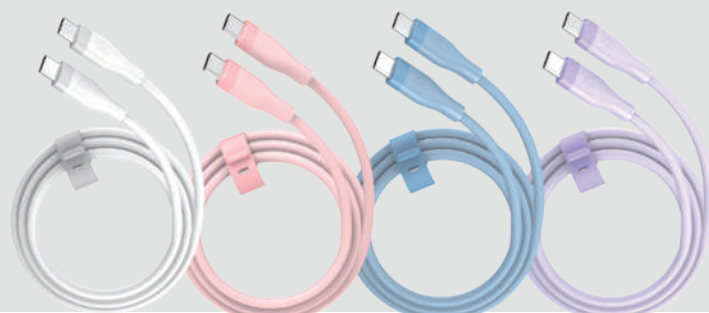

**USB-C® to 2.5 Gigabit
Ethernet Adapter
JCE145**

**USB-C® to Gigabit
Ethernet Adapter
JCE133G**

**USB-C®
7-Port HUB
JCH377**

**USB-C®
Multi-Adapter
JCH471**

Keyboard, Mouse, Stylus

**USI Stylus Pen for Chromebook™
JITP100**

**Compact Wireless Keyboard & Mouse for Chrome OS™
JIKBW602**

4096 Levels of Pressure Sensitivity

USI Universal Stylus Initiative

works with chromebook

Bluetooth works with chromebook

Mobile

USB-C® 60W Cable JUCX17 | W/R/C/P
Liquid Silicone Fast Charging Cable (100 cm / 3.3 ft)

USB-C® 60W Cable JUCX18L18 | W/R/C
Ultra Soft Double-Braided Fast Charging Cable (180 cm / 5.9 ft)

ULTRA-SOFT
Double
Braided

USB-C® 10Gbps/60W Ultra Soft Double-Braided JUCX19L12 | W/B Fast Charging Cable
Ultra Soft Double-Braided Fast Charging Cable (120 cm / 3.9 ft)