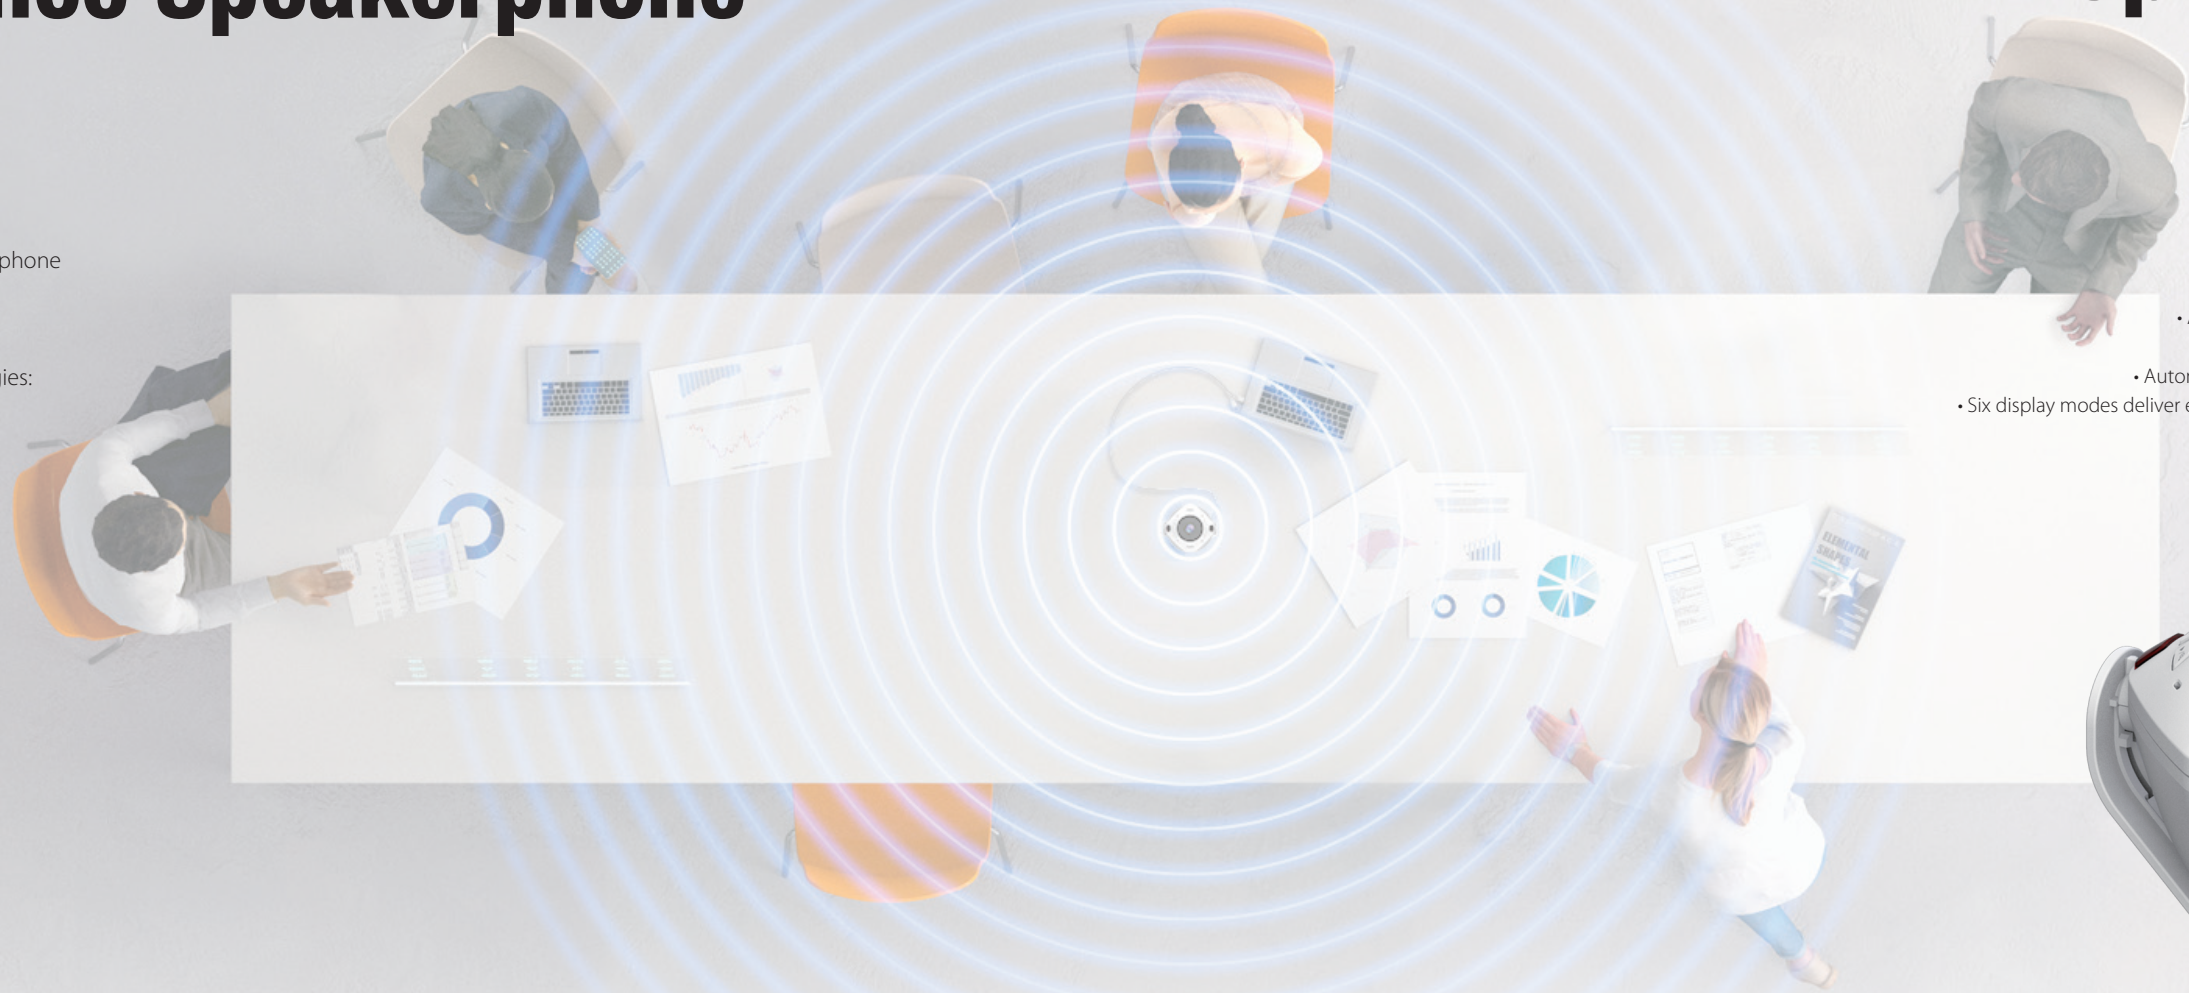

360° All Around Webcam with Speakerphone

JVU368

• **Features**

- 360° video conferencing camera with remote control
 - Built-in omnidirectional speakerphone
- Advanced Acoustic Echo Cancellation (AEC) technology
 - Automatic Gain Control (AGC) function
- Automatic Noise Reduction (ANR) reduces background noise
- Six display modes deliver exceptional viewing angles with flexibility and versatility
 - Full HD 1080p video playback @ 30 Hz

Four omnidirectional microphones and 5W speaker

Vertical 90° Rotation

Horizontal Perspective

Host Selection Touch Control

ScreenWave™ Wireless Presentation System

JWR1000

• Features

- Plug & Play
- Host control
- Cross platform wireless presentations
- Split screen (up to 4 sections)