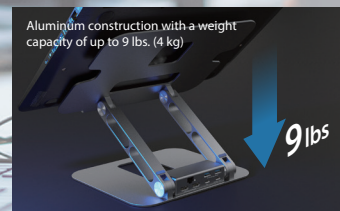

Multi-Angle Dual HDMI™ Docking Stand JTS427

Multi-Angle 4K Docking Stand JTS327

Stands

Multi-Angle iPad Pro® Stand with Docking Station JTS224

Laptop Stand with USB™ Hub JTS223

USB4™ Dual 4K Multi-Port Hub