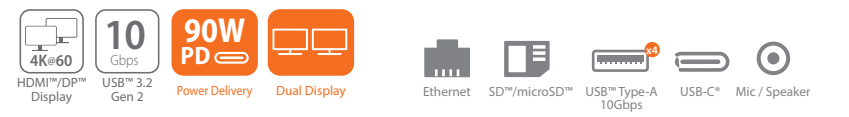

100W Power Delivery Pass-Through
Connect Your Devices
Anti-Theft Protection

M.2 NVMe® USB-C® Gen 2 Docking Station JCD552

USB-C® Triple Display Docking Station JCD543

USB-C® 4K HDMI™ Docking Station with Power Delivery JCD533

USB-C® Dual HDMI™ Docking Station JCD542

Docking Stations

Transform your laptop into a full-sized work station

Docking Station for Chromebook™ JCD547

Thunderbolt™ 4 Hub / Docking Station JTH560

JTD562

90W Built-in USB-C® Travel Dock JCDP392

USB™ Type-A Boomerang Station JUD481

Mini Ultra Station JUD531