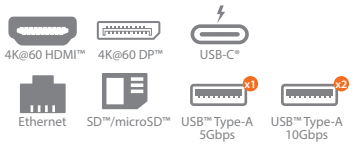

CAPTURE

P.26

WEBCAMS

P.27-29

WIRELESS DISPLAY

P.29

100W Power Delivery Pass-Through
Connect Your Devices
Anti-Theft Protection

M.2 NVMe® USB-C® Gen 2 Docking Station JCD552