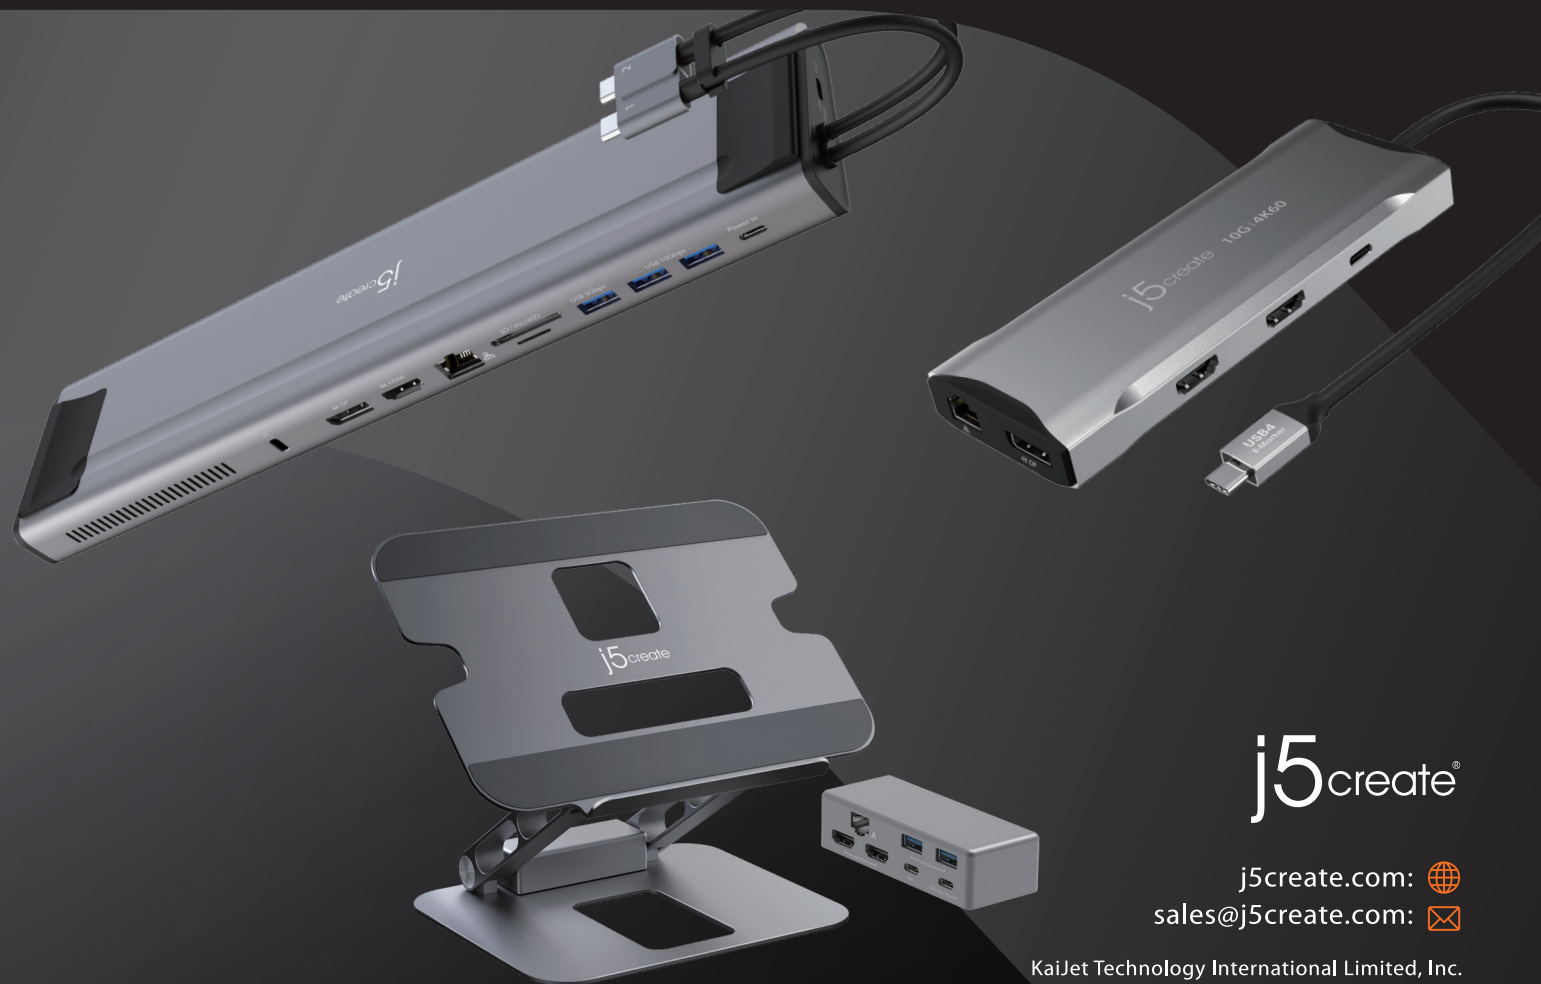

2022 WORK SMARTER

j5create®

j5create.com: 🌐

sales@j5create.com: ✉️

KaiJet Technology International Limited, Inc.

Quality in Every Detail

- Docking Stations / Display Adapters
- Monitor Stands / Networking / USB™ Hubs
- Chargers / Cables / Video Capture
- Mobile Accessories / Webcams
- Wireless Display / Enterprise & Education