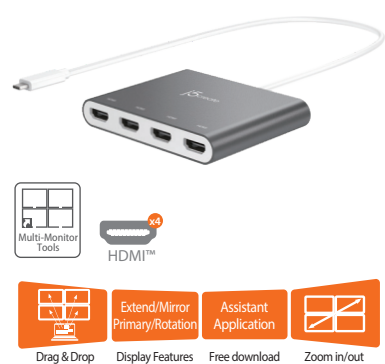

USB-C® to 4-Port HDMI™ Multi-Monitor Adapter JCA366