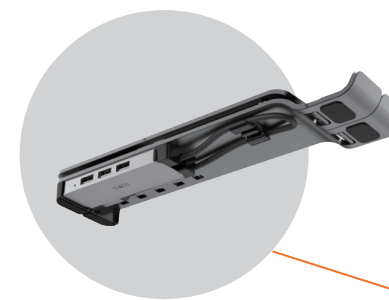

Multi-Angle Dual HDMI™ Docking Stand JTS427

Multi-Angle 4K Docking Stand JTS327

Stands

Multi-Angle iPad Pro® Stand with Docking Station JTS224

Laptop Stand with USB™ Hub JTS223

USB4™ Dual 4K Multi-Port Hub