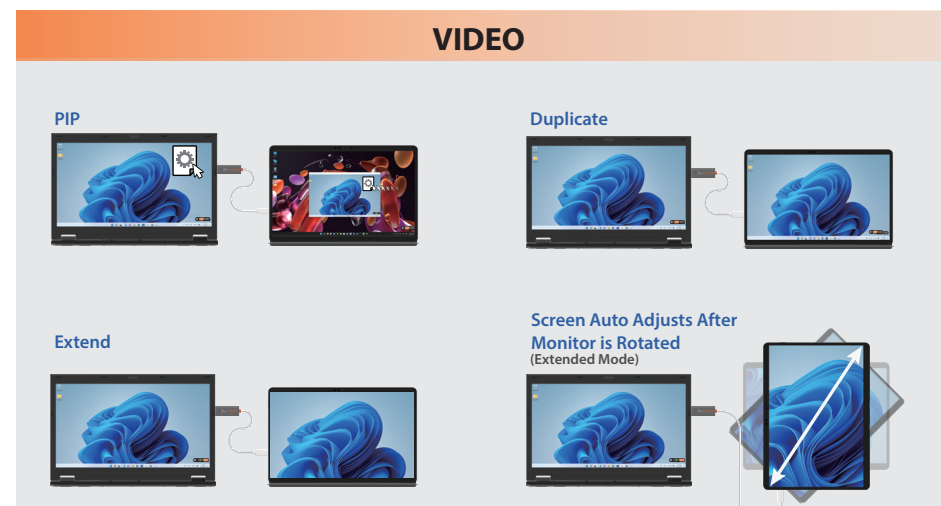

JDCA52L40 (40m)
JDCA52L20 (20m)

JDCA53L40 (40m)
JDCA53L20 (20m)

Audio Gaming Mixer Adapter

JAM01

wormhole_{switch}[™] USB[™] Transfer Cable and Video Switch

JUC502

- **Features**
 - Designed to playback audio from a Nintendo Switch™ while simultaneously calling a smartphone
 - Bluetooth® connection for mobile phone
 - Three different modes

- **Specifications**
 - Audio : CTIA / OMTP
 - Bluetooth® 5.0
 - USB™ Audio : USB™ 2.0 Stereo 48K

• **Features**

- Supports keyboard, mouse, clipboard and file sharing across two Windows® devices
- Provides both a Full Screen or Picture-in-Picture (PIP) window when using Duplicate Mode while video sharing
- Screen will rotate and resize automatically to fit the screen and adjust to the current rotation of the second device when using Extended Mode while video sharing
- Supports multi-touch and USI pen for Windows® touch screen devices