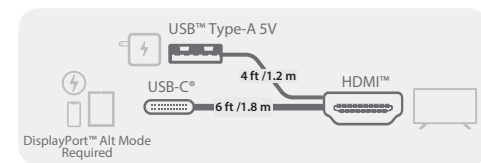

Mini Docks

Be productive on the go. Use the port you have to add the ports you need.

USB-C®

USB-C® to Dual HDMI™ Multi-Monitor Adapter JCA365

USB-C® to 4-Port HDMI™ Multi-Monitor Adapter JCA366

USB-C® to 4K HDMI™ Ethernet Adapter JCA351

USB-C™ to VGA & HDMI™ Adapter JCA174

USB-C® Display Adapters & Cables

JCC154G

JCC155G

JCA153G

JCC153G

VGA & USB™ 3.0 with Power Delivery / USB-C® to HDMI™

JCA378

JCA379

JCA175

JCA140

JCA142

JCA153

JCA111

JCC111

JCA141

USB™ Type-A

USB™ 3.0 Display Adapters

USB™ 2.0 Display Adapters

Monitor Display Cables

Ultra High Speed HDMI™ Cable JDC53

- 8K 60 Hz
- 4K 120 Hz
- HDR Dynamic
- 48 Gbps
- eARC Support
- Dolby Vision™

Ultra HD 4K HDMI™ Cable

- HDMI™ 2.0 - certified
- Resolutions up to 4K @ 60 Hz (JDC52)
- Ethernet & audio return channel
- Length: 2m

8K / 4K DisplayPort™ Cable

- DisplayPort™ 1.4 HBR3 certified (JDC43)
- DisplayPort™ 1.2 certified (JDC42)
- Resolutions up to 8K @ 60 Hz (JDC43)
- 4K @ 60 Hz (JDC42)
- Length: 1.8m (JDC42)/2m (JDC43)

DP™

DisplayPort™ Adapters & Cable

- Plug-and-play
- DP++ Dual Mode DisplayPort™ Adapter (JDA134/JDA154)
- Active DisplayPort™ conversion (JDA114/JDA158)
- Resolutions up to 1920 x 1200 @ 60 Hz (JDA114)
- 1920 x 1080 @ 60 Hz (JDA154/JDA134)
- 4K @ 60 Hz (JDA158)
- 4K @ 30 Hz (JDC158)
- Supports HDMI™ audio (JDA154/JDA158/JDC158)
- Length: 1.8m (JDC158)

HDMI™ / VGA

HDMI™ to VGA Adapter

- Video + Audio
- Plug-and-play
- Supports PC resolutions up to 1920 x 1200 @ 60 Hz (WUXGA) and HDTV resolutions up to 1080p @ 60 Hz
- 2-channel analog audio output
- Reserved Micro USB™ Type B power input port

VGA to HDMI™ Video Adapter + Audio

- Plug-and-play
- Video resolutions up to 1920 x 1080 @ 60 Hz
- Supports USB™ audio
- Easily transform your VGA device into an HDMI™ connection