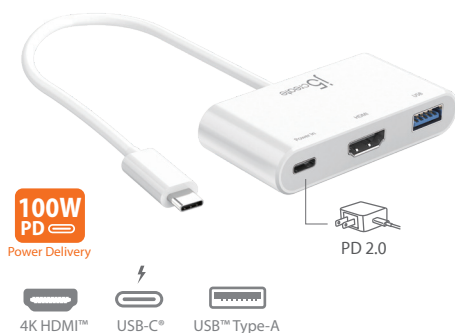

Mini Docks

Be productive on the go. Use the port you have to add the ports you need.

USB-C®

USB-C® to Dual HDMI™ Multi-Monitor Adapter JCA365

USB-C® to 4-Port HDMI™ Multi-Monitor Adapter JCA366

USB-C® to 4K HDMI™ Ethernet Adapter JCA351

USB-C™ to VGA & HDMI™ Adapter JCA174

USB-C® Display Adapters & Cables

JCC154G

JCC155G

JCA153G

JCC153G

VGA & USB™ 3.0 with Power Delivery / USB-C® to HDMI™

JCA378

JCA379

JCA175

JCA140

JCA142

JCA153

JCA111

JCC111

JCA141

USB™ Type-A

USB™ 3.0 Display Adapters

USB™ 2.0 Display Adapters

Monitor Display Cables

Ultra High Speed HDMI™ Cable JDC53

- 8K 60 Hz
- 4K 120 Hz
- HDR Dynamic
- 48 Gbps
- eARC Support
- Dolby Vision™

Ultra HD 4K HDMI™ Cable

- HDMI™ 2.0 - certified
- Resolutions up to 4K @ 60 Hz (JDC52)
- Ethernet & audio return channel
- Length: 2m

8K / 4K DisplayPort™ Cable

- DisplayPort™ 1.4 HBR3 certified (JDC43)
- DisplayPort™ 1.2 certified (JDC42)
- Resolutions up to 8K @ 60 Hz (JDC43)
- 4K @ 60 Hz (JDC42)
- Length: 1.8m (JDC42)/2m (JDC43)

DP™

DisplayPort™ Adapters & Cable

- Plug-and-play
- DP++ Dual Mode DisplayPort™ Adapter (JDA134/JDA154)
- Active DisplayPort™ conversion (JDA114/JDA158)
- Resolutions up to 1920 x 1200 @ 60 Hz (JDA114)
- 1920 x 1080 @ 60 Hz (JDA154/JDA134)
- 4K @ 60 Hz (JDA158)
- 4K @ 30 Hz (JDC158)
- Supports HDMI™ audio (JDA154/JDA158/JDC158)
- Length: 1.8m (JDC158)

HDMI™ / VGA

HDMI™ to VGA Adapter

- Video + Audio
- Plug-and-play
- Supports PC resolutions up to 1920 x 1200 @ 60 Hz (WUXGA) and HDTV resolutions up to 1080p @ 60 Hz
- 2-channel analog audio output
- Reserved Micro USB™ Type B power input port

VGA to HDMI™ Video Adapter + Audio

- Plug-and-play
- Video resolutions up to 1920 x 1080 @ 60 Hz
- Supports USB™ audio
- Easily transform your VGA device into an HDMI™ connection