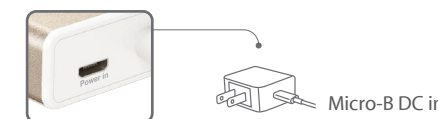

HUB + Connectivity

- USB™ Type-A 3.0 SD™/microSD™ slots for external memory card up to 2 TB
- HDMI™ resolutions up to 4K @ 30 Hz (JCH451)
- VGA resolutions up to 1920 x 1200 @ 60 Hz (JCH411)