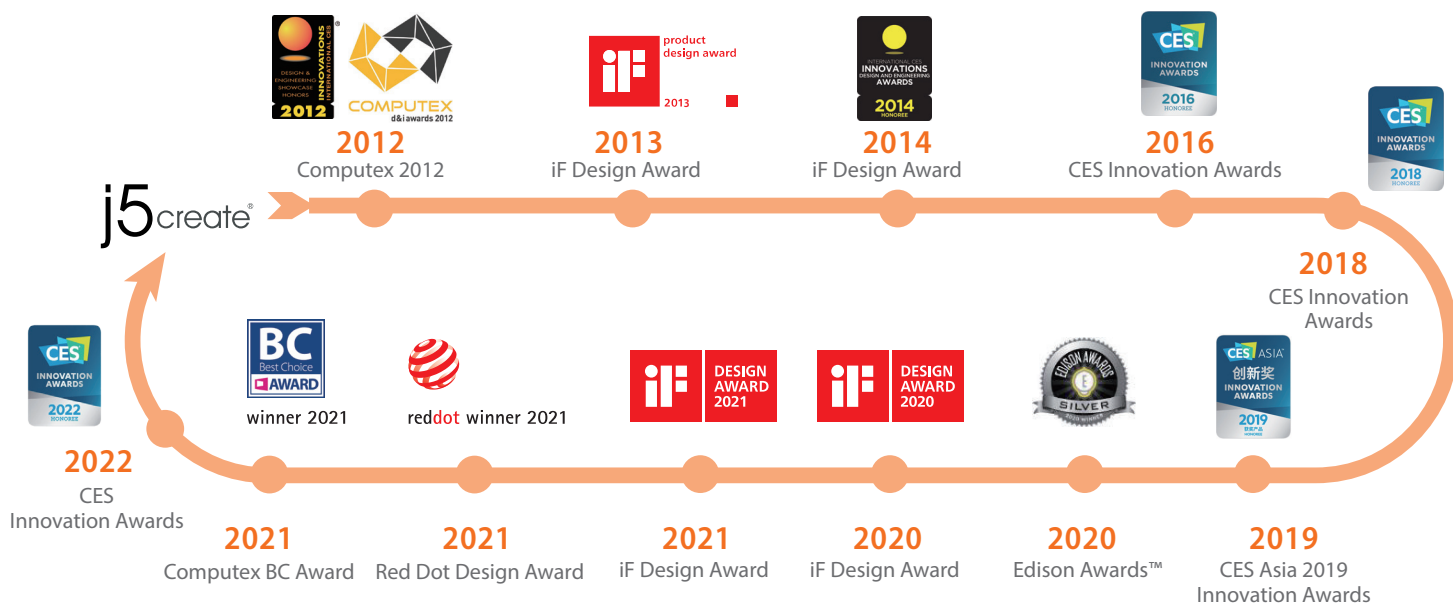

j5create®

j5create.com: 🌐

sales@j5create.com: ✉️

KaiJet Technology International Limited, Inc.

Quality in Every Detail

- Docking Stations / Display Adapters
- Monitor Stands / Networking / USB™ Hubs
- Chargers / Cables / Video Capture
- Mobile Accessories / Webcams
- Wireless Display / Enterprise & Education

WHY CHOOSE j5create?

U.S. Based Customer Care
 Made in Taiwan
 Limited Product Warranty
 Top-Selling Brand

WE DEVELOP. WE INNOVATE. WE CREATE.

j5create is a team that has come together from a diverse set of backgrounds to make technologies more meaningful and inclusive. We design, build, sell, and support innovative technology. We find creative ways to apply new technologies to provide computing solutions.

QUALITY IN EVERY DETAIL

WORK WITH THE BEST

In collaboration with the suppliers of top PC manufacturers, we create our high-performance products by using premium components and materials.

COMMITMENT TO QUALITY

From concept generation through software and hardware development, and end-product design to production, we're involved in every stage of the vertical integration process.

MAKE AN IMPACT

We aim to elevate your computing experience to be more productive, more efficient, and more convenient.