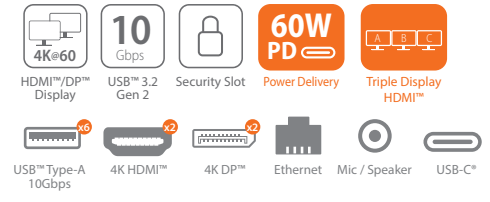

Docking Station for Chromebook™ JCD547