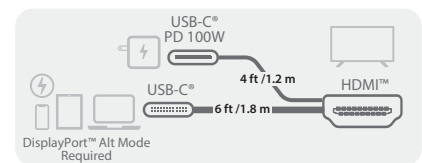

Mini Docks

Be productive on the go. Use the port you have to add the ports you need.

USB-C®

USB-C® to Dual HDMI™ Multi-Monitor Adapter JCA365

USB-C® to 4-Port HDMI™ Multi-Monitor Adapter JCA366

USB-C® to 4K HDMI™ Ethernet Adapter JCA351

USB-C™ to VGA & HDMI™ Adapter JCA174

USB-C® Display Adapters & Cables

JCC154G

JCC155G

JCA153G

JCC153G

VGA & USB™ 3.0 with Power Delivery / USB-C® to HDMI™

JCA378

JCA379

JCA175

JCA140

JCA142

JCA153

JCA111

JCC111

JCA141

USB™ Type-A

USB™ 3.0 Display Adapters

USB™ 2.0 Display Adapters

Monitor Display Cables

Ultra High Speed HDMI™ Cable JDC53

- 8K 60 Hz
- 4K 120 Hz
- HDR Dynamic
- 48 Gbps
- eARC Support
- Dolby Vision™

Ultra HD 4K HDMI™ Cable

- HDMI™ 2.0 - certified
- Resolutions up to 4K @ 60 Hz (JDC52)
- Ethernet & audio return channel
- Length: 2m

8K / 4K DisplayPort™ Cable

- DisplayPort™ 1.4 HBR3 certified (JDC43)
- DisplayPort™ 1.2 certified (JDC42)
- Resolutions up to 8K @ 60 Hz (JDC43)
- 4K @ 60 Hz (JDC42)
- Length: 1.8m (JDC42)/2m (JDC43)

DP™

DisplayPort™ Adapters & Cable

- Plug-and-play
- DP++ Dual Mode DisplayPort™ Adapter (JDA134/JDA154)
- Active DisplayPort™ conversion (JDA114/JDA158)
- Resolutions up to 1920 x 1200 @ 60 Hz (JDA114)
- 1920 x 1080 @ 60 Hz (JDA154/JDA134)
- 4K @ 60 Hz (JDA158)
- 4K @ 30 Hz (JDC158)
- Supports HDMI™ audio (JDA154/JDA158/JDC158)
- Length: 1.8m (JDC158)

HDMI™ / VGA

HDMI™ to VGA Adapter

- Video + Audio
- Plug-and-play
- Supports PC resolutions up to 1920 x 1200 @ 60 Hz (WUXGA) and HDTV resolutions up to 1080p @ 60 Hz
- 2-channel analog audio output
- Reserved Micro USB™ Type B power input port

VGA to HDMI™ Video Adapter + Audio

- Plug-and-play
- Video resolutions up to 1920 x 1080 @ 60 Hz
- Supports USB™ audio
- Easily transform your VGA device into an HDMI™ connection