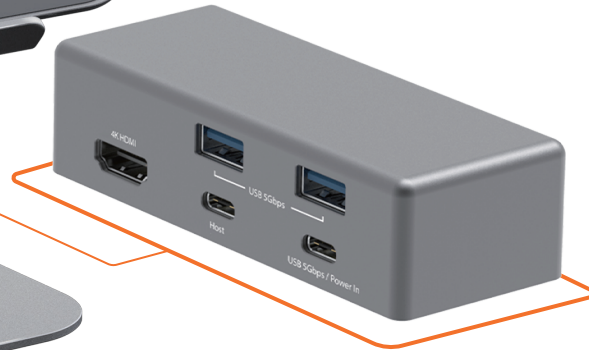

Multi-Angle Laptop Stand JTS127

Multi-Angle Dual HDMI™ Docking Stand JTS427

Multi-Angle 4K Docking Stand JTS327

Stands

Multi-Angle iPad Pro® Stand with Docking Station JTS224

Laptop Stand with USB™ Hub JTS223