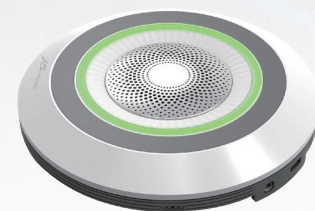

GLOBAL STRATEGIC LOCATIONS

Bluetooth® / USB™ Conference Speakerphone

JSS820

• **Features**

- Built-in 360° omnidirectional microphone
- Portable design with battery
- Bluetooth™ / USB™ connection
- Crystal clear high-quality sound
- Digital signal processing technologies:
 - Acoustic echo cancellation
 - Noise reduction
 - Auto Gain Control

360° All Around Webcam with Speakerphone

JVU368

• **Features**

- 360° video conferencing camera with remote control
 - Built-in omnidirectional speakerphone
- Advanced Acoustic Echo Cancellation (AEC) technology
 - Automatic Gain Control (AGC) function
- Automatic Noise Reduction (ANR) reduces background noise
- Six display modes deliver exceptional viewing angles with flexibility and versatility
 - Full HD 1080p video playback @ 30 Hz