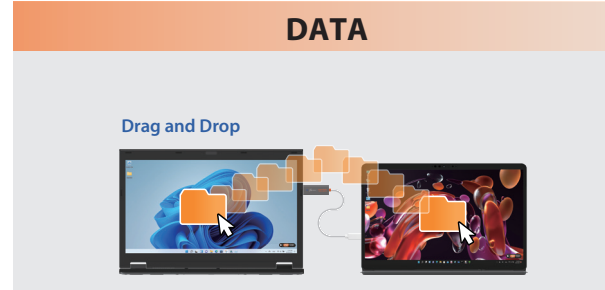

- **Includes**
  USB-C® to Type-A Adapter