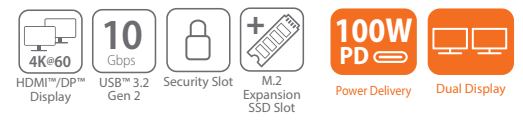

USB-C® Triple Display Docking Station JCD543

USB-C® 4K HDMI™ Docking Station with Power Delivery JCD533

USB-C® Dual HDMI™ Docking Station JCD542

Docking Stations

Transform your laptop into a full-sized work station