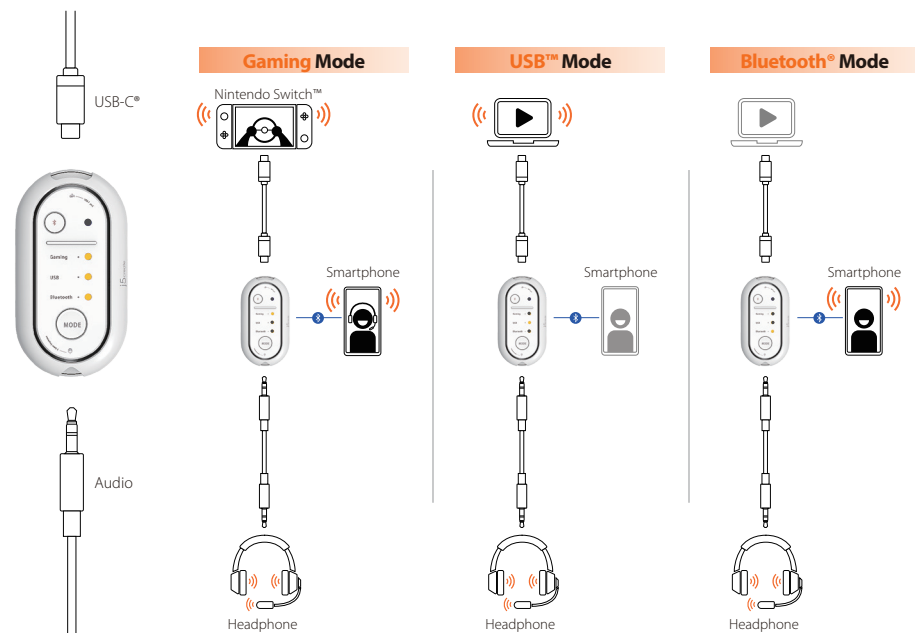

JDCA52L40 (40m)
JDCA52L20 (20m)

JDCA53L40 (40m)
JDCA53L20 (20m)

Audio Gaming Mixer Adapter

JAM01

wormhole_{switch}[™] USB[™] Transfer Cable and Video Switch

JUC502

- **Features**
 - Designed to playback audio from a Nintendo Switch™ while simultaneously calling a smartphone
 - Bluetooth® connection for mobile phone
 - Three different modes

- **Specifications**
 - Audio : CTIA / OMTP
 - Bluetooth® 5.0
 - USB™ Audio : USB™ 2.0 Stereo 48K

• **Features**

- Supports keyboard, mouse, clipboard and file sharing across two Windows® devices
- Provides both a Full Screen or Picture-in-Picture (PIP) window when using Duplicate Mode while video sharing
- Screen will rotate and resize automatically to fit the screen and adjust to the current rotation of the second device when using Extended Mode while video sharing
- Supports multi-touch and USI pen for Windows® touch screen devices